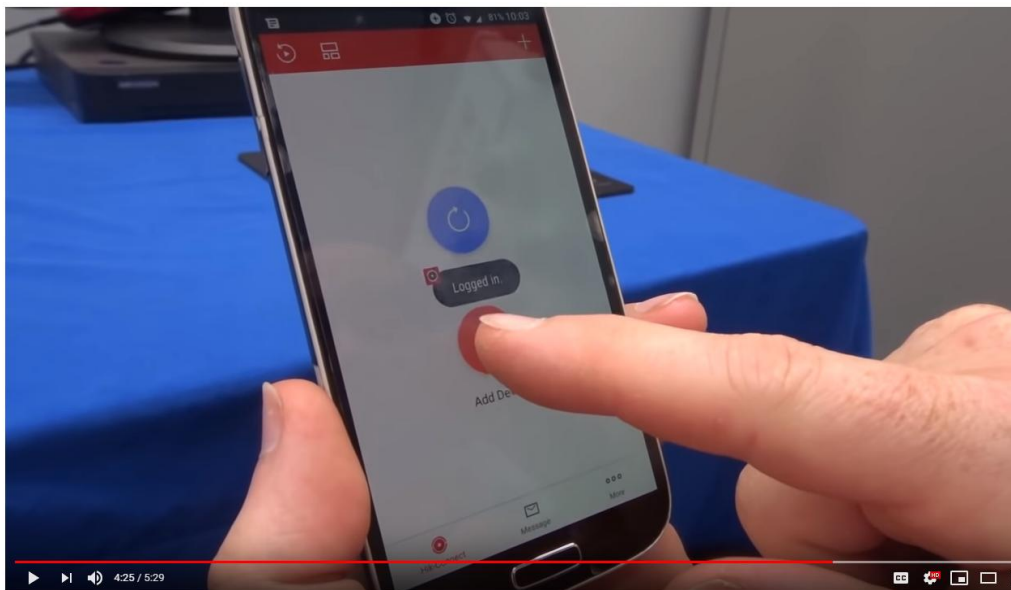

Scan or QCode

Scan the QCode from the Screen